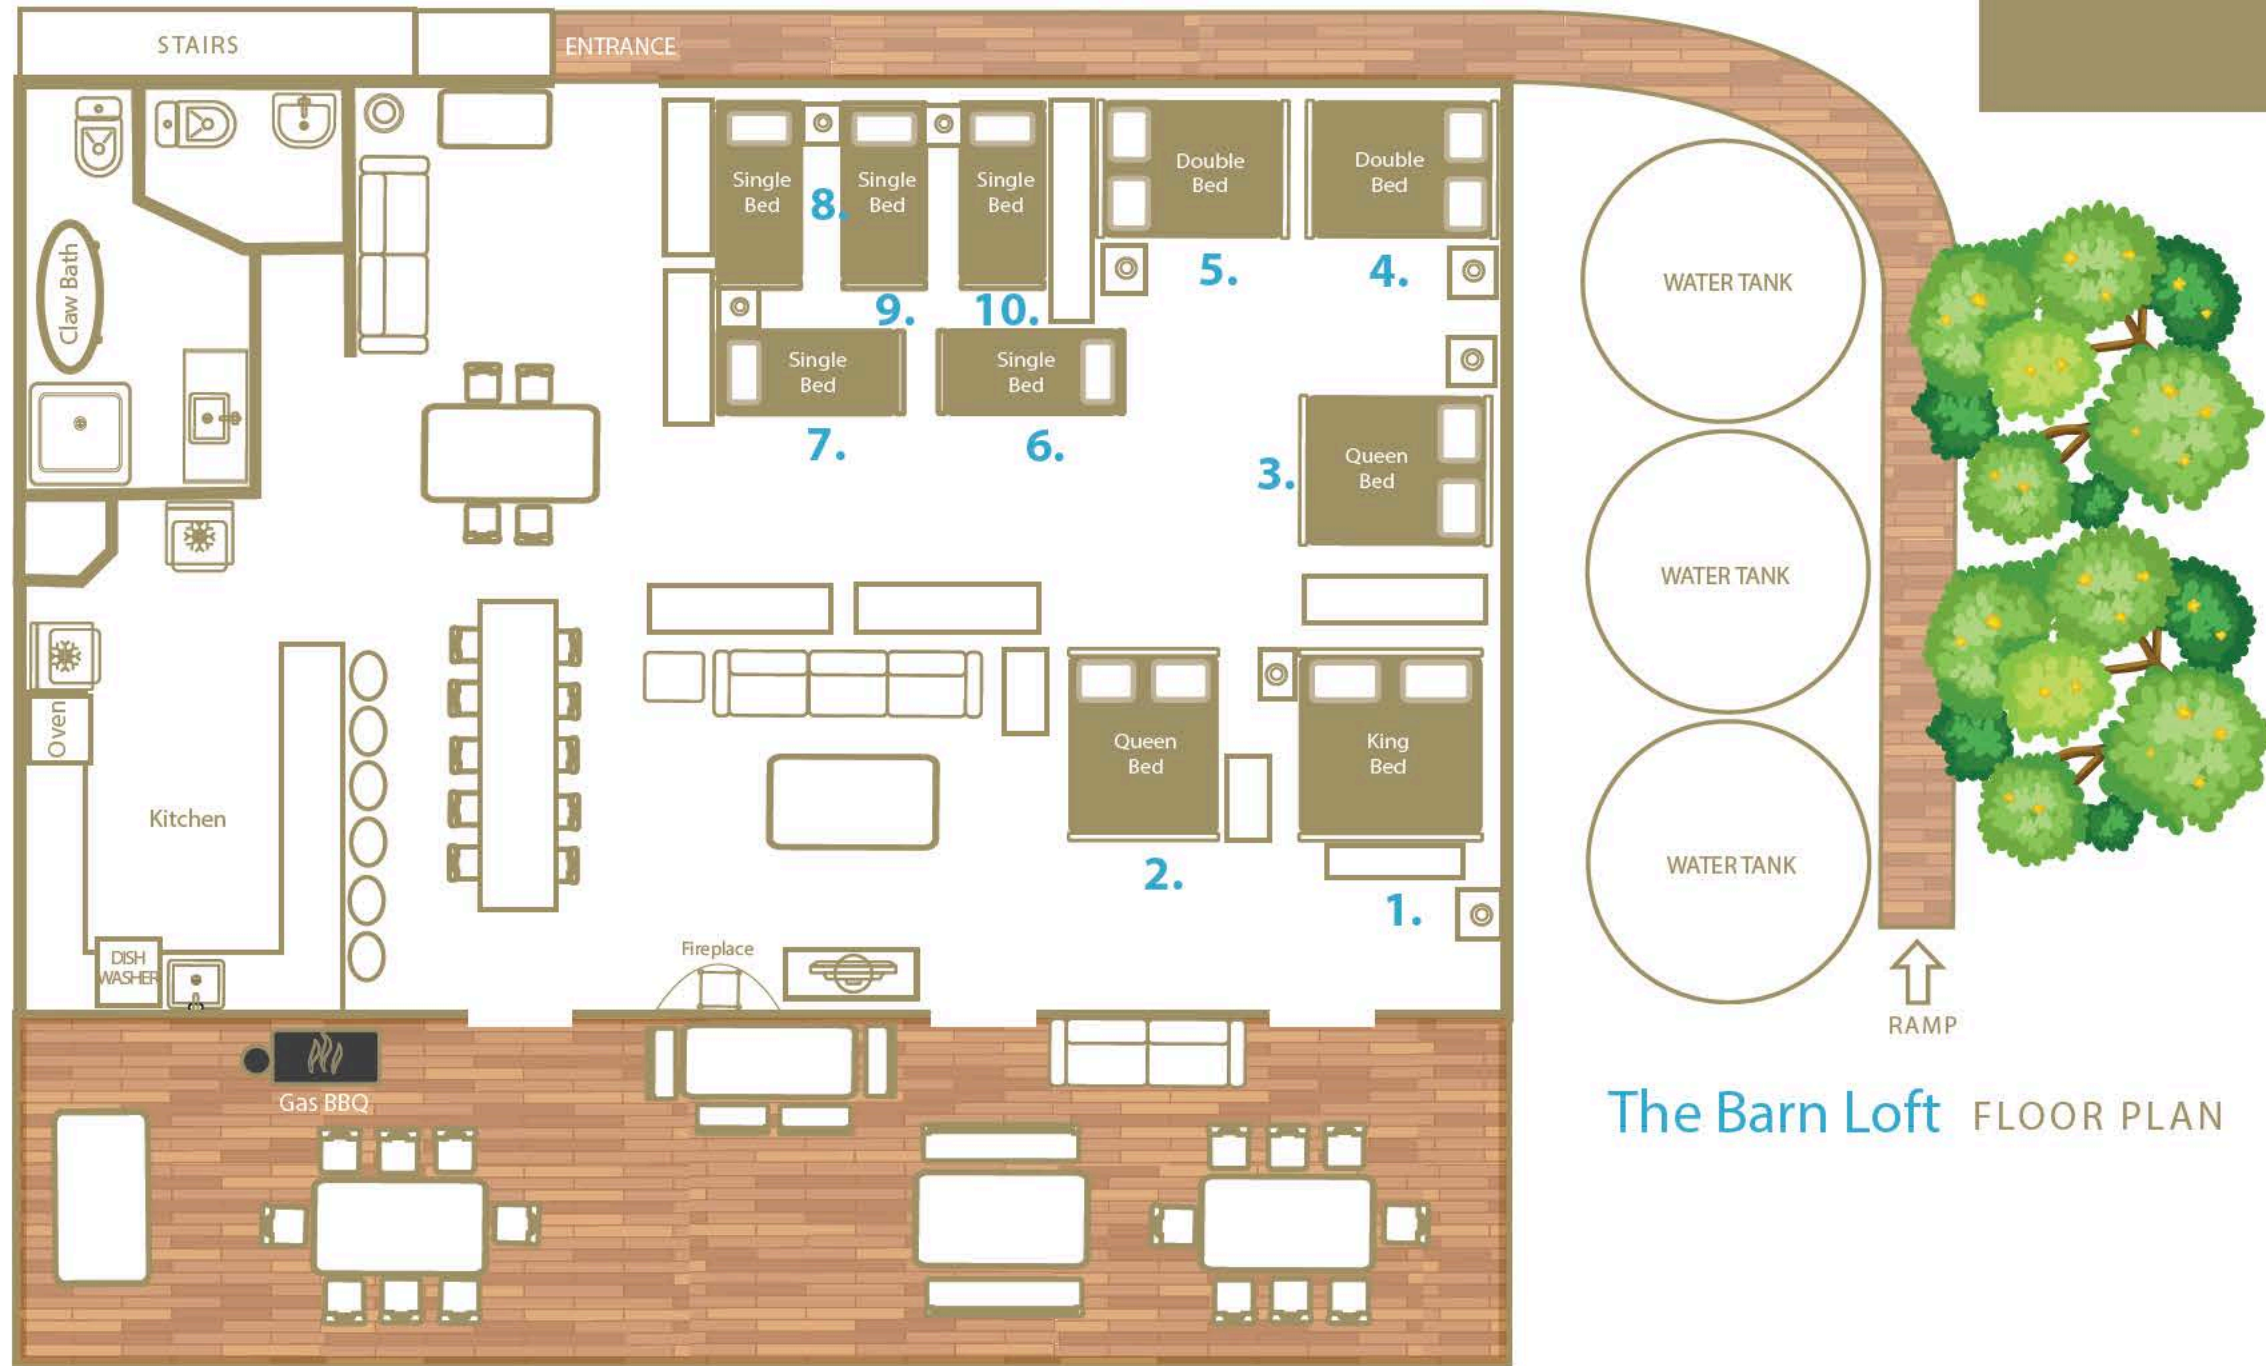

# Honeymoon Bay

up to 4 guests

Honeymoon Bay  
FLOOR PLAN

Honeymoon Bay - beds

Guest 1

Guest 2

1.	King bed		
2.	Bunk beds		

## Accommodation Guest List

The Cottage - beds

Guest 1

Guest 2

	The Cottage - beds	Guest 1	Guest 2
1.	Double bed		
2.	Double bed		
3.	Double bed		
4.	Double bed		
5.	Double bed		

# The Barn Loft

The Barn Loft FLOOR PLAN

BARN LOFT DECK WITH SPECTACULAR VIEWS OVER SAMFORD LAKES

## Accommodation Guest List

The Barn Loft - beds

Guest 1

Guest 2

Guest 1

1.	King bed		
2.	Queen bed		
3.	Queen bed		
4.	Double bed		
5.	Double bed		

6.	Single bed	
7.	Single bed	
8.	Single bed	
9.	Single bed	
10.	Single bed	