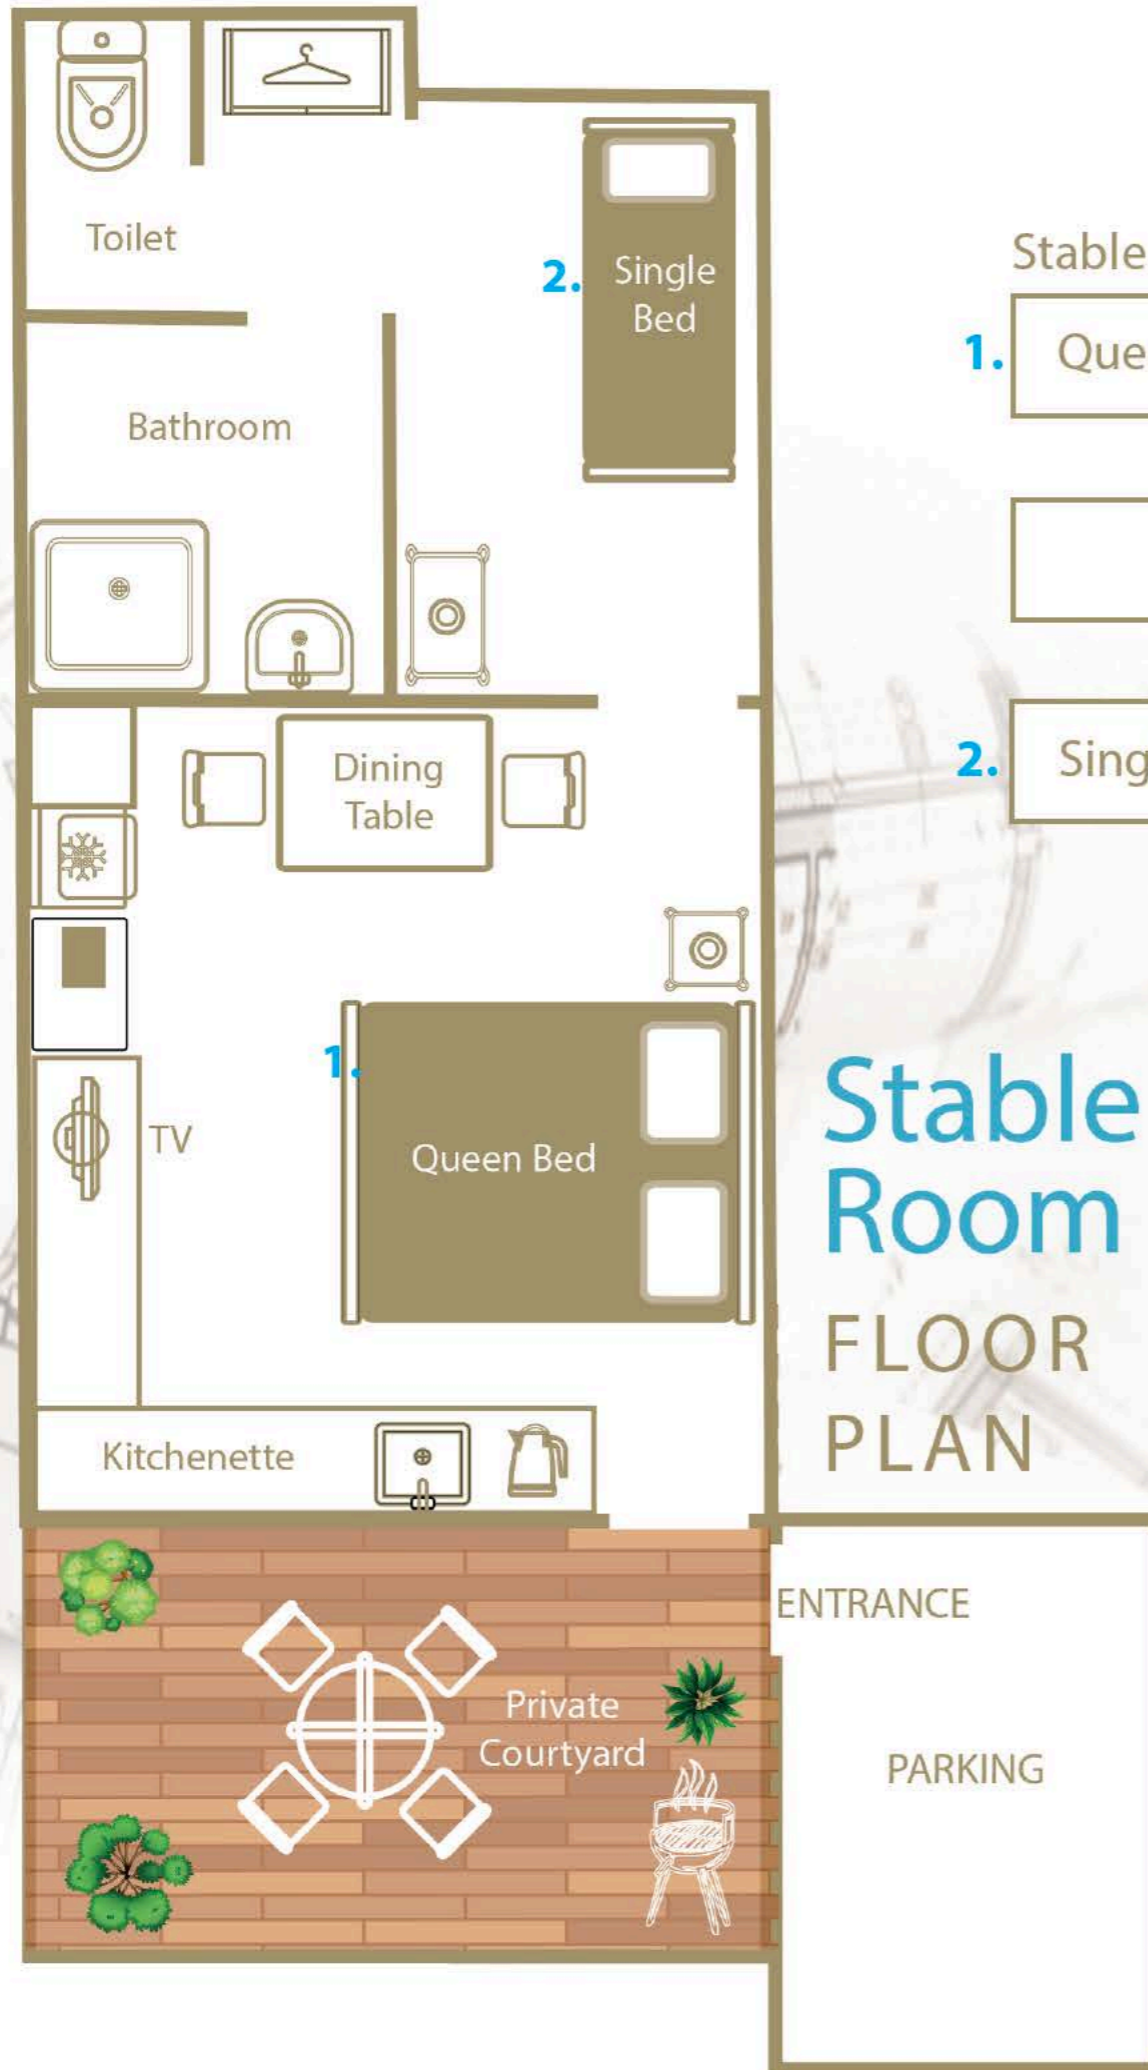

The Stable Room

up to 3 guests

Stable Room - beds	
1. Queen bed	Guest 1
	Guest 2
	Guest 1
2. Single bed	

Stable Room FLOOR PLAN