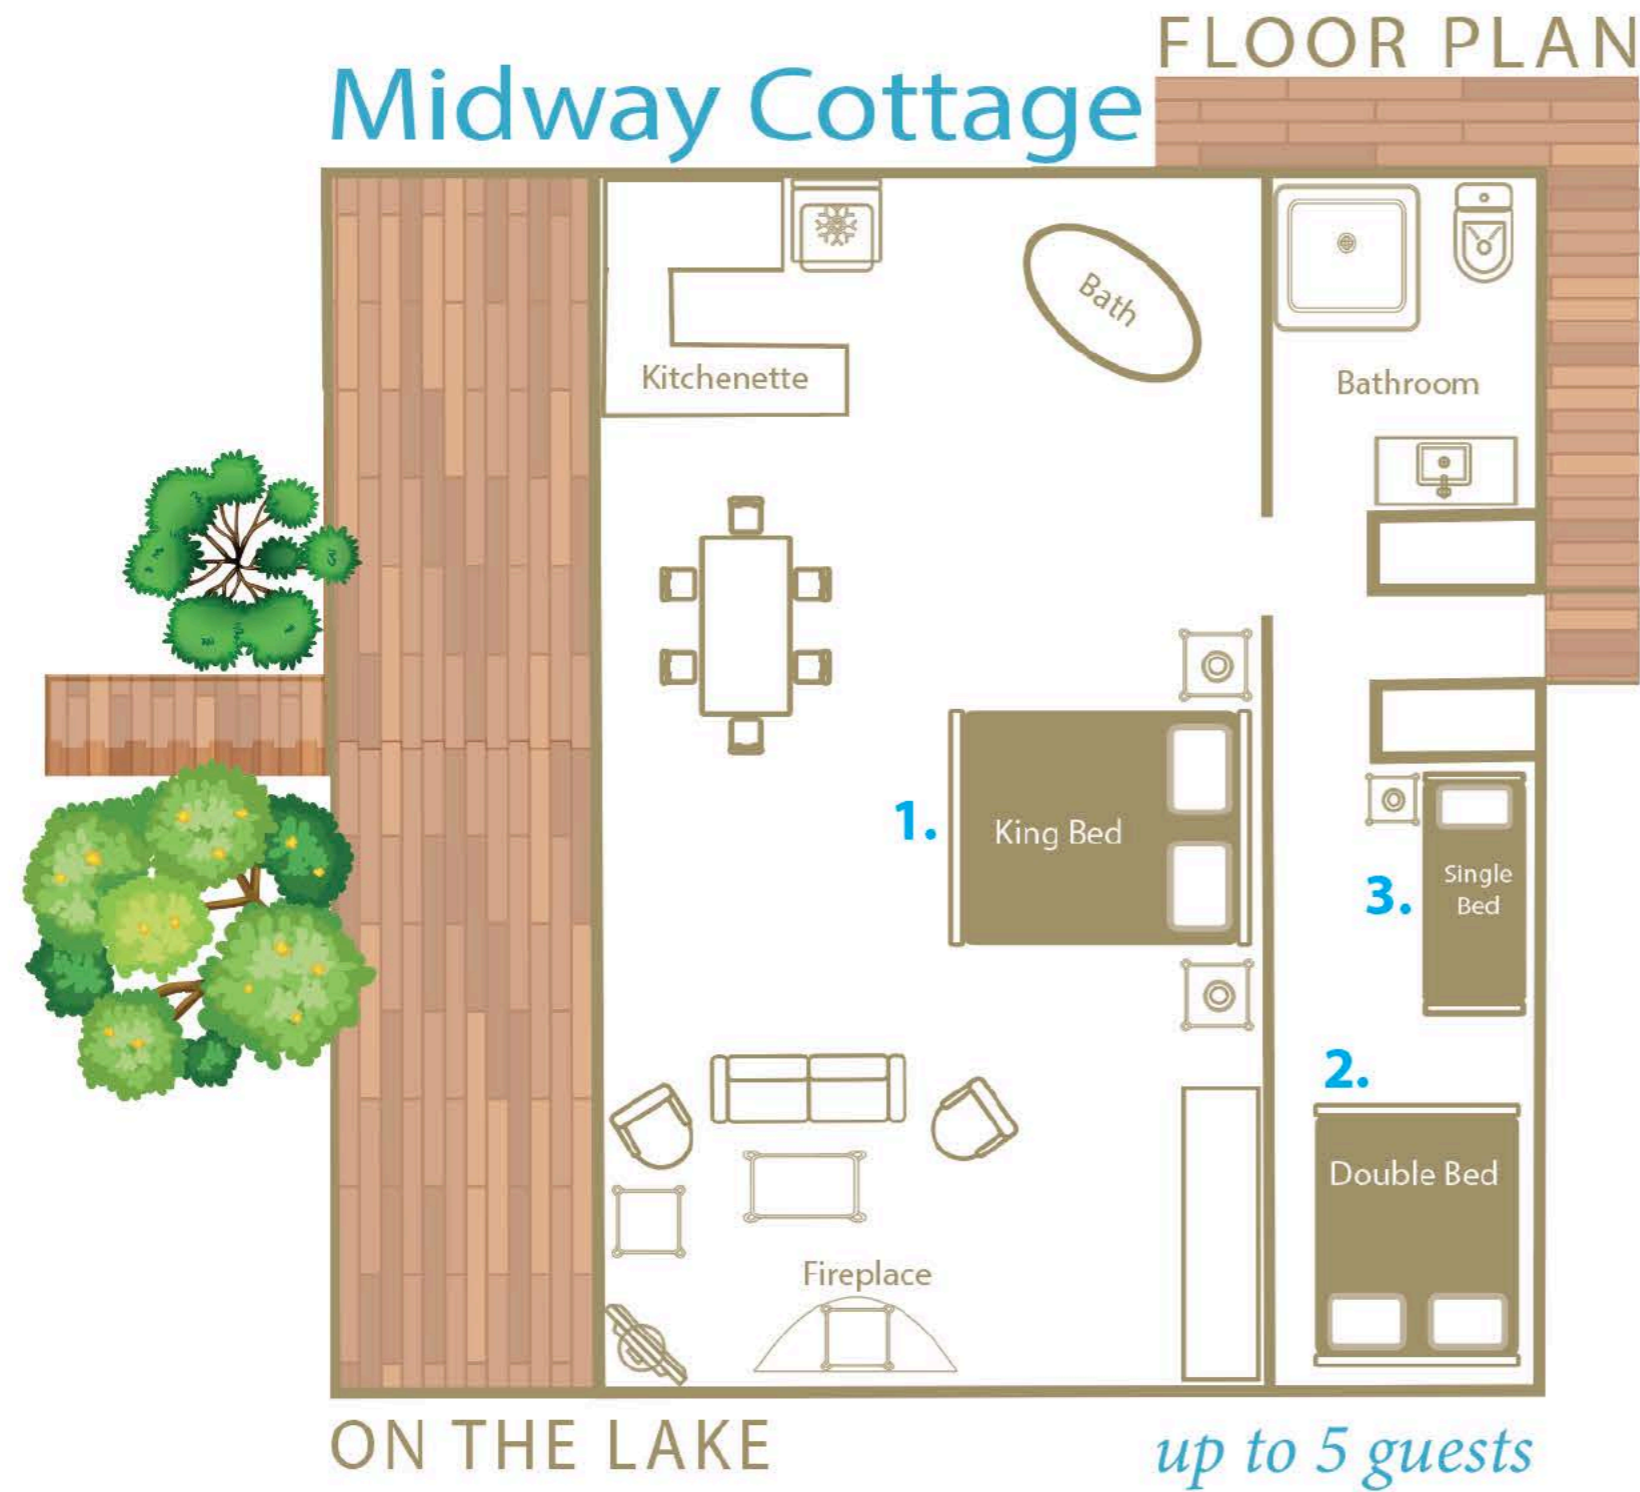

# The Barn Loft

The Barn Loft FLOOR PLAN

BARN LOFT DECK WITH SPECTACULAR VIEWS OVER SAMFORD LAKES

## Accommodation Guest List

The Barn Loft - beds

Guest 1

Guest 2

Guest 1

1.	King bed		
2.	Queen bed		
3.	Queen bed		
4.	Double bed		
5.	Double bed		

6.	Single bed	
7.	Single bed	
8.	Single bed	
9.	Single bed	
10.	Single bed	

# The Stable Room

up to 3 guests

Stable Room - beds	
1. Queen bed	Guest 1
	Guest 2
	Guest 1
2. Single bed	

# Midway Cottage on the Lake

	Midway Cottage - beds	Guest 1	Guest 2
1.	King bed		
2.	Double bed		
3.	Single bed		